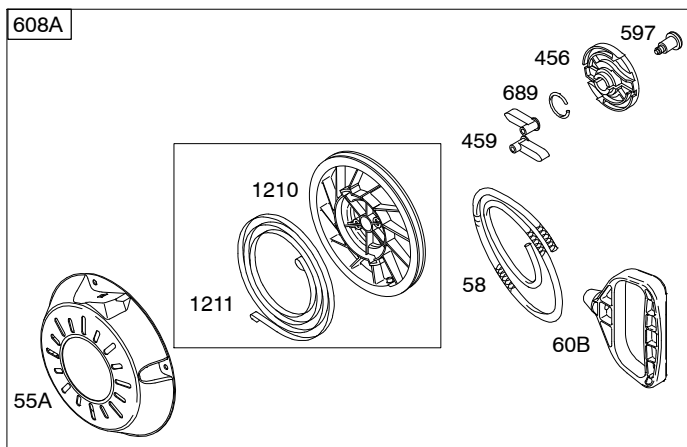

Illustrations cover a range of engines. Parts shown without corresponding text may not be used on your specific engine.
3946-5 Assemblies include all parts shown in frames. 06/24/2008